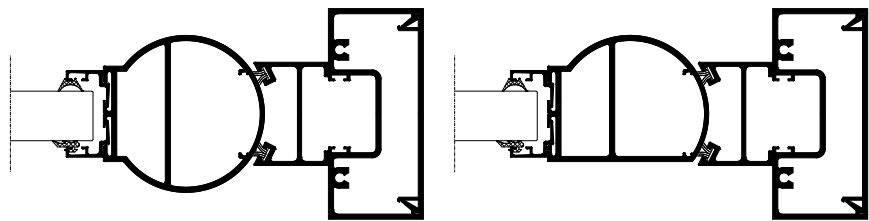

Anti finger trap stile

Panic Bar Stile

BRITANNIA

Woodworking Co. Ltd

Britannia Woodworking Company Limited

Britannia House,
32 Buxton Road, Dove Holes,
Buxton, Derbyshire, SK17 8DL
Tel: 01298 814018
Fax: 01298 815534

www.britannia-woodworking.co.uk