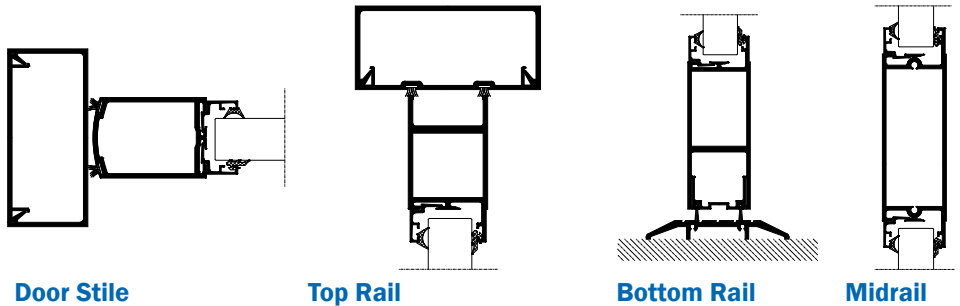

Door Stile

Top Rail

Bottom Rail

Midrail