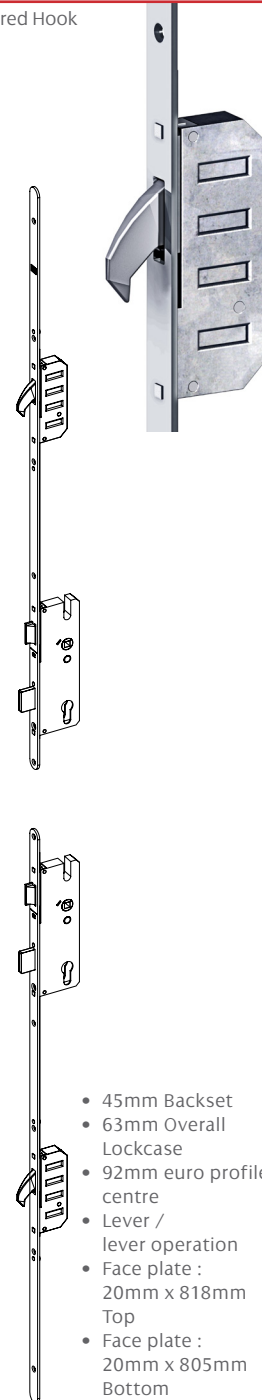

Single Door Locks

Standard Radiused End

Twin Tapered Dead Bolt

- 45mm Backset
- 63mm Overall Lockcase
- 92mm euro profile centre
- Lever / lever operation
- Face plate : 20mm x 1770mm

Product	Code
Multipoint Lock	ML60R-45

SV

Standard Square End

Tapered Hook Bolt

- 45mm Backset
- 63mm Overall Lockcase
- 92mm euro profile centre
- Lever / lever operation
- Face plate : 20mm x 2105mm

Product	Code
LH Multipoint Lock	ML40S-LH
RH Multipoint Lock	ML40S-RH

SV

Automatic Square End (Automatic Hooks Throw)

Tapered Hook Bolt

- 45mm Backset
- 63mm Overall Lockcase
- 92mm euro profile centre
- Face plate : 20mm x 2105mm

Product	Code
LH Multipoint Lock	ML120-LH
RH Multipoint Lock	ML120-RH

SV

Stable Door Radiused End

Tapered Hook Bolt

- 45mm Backset
- 63mm Overall Lockcase
- 92mm euro profile centre
- Lever / lever operation
- Face plate : 20mm x 818mm Top
- Face plate : 20mm x 805mm Bottom