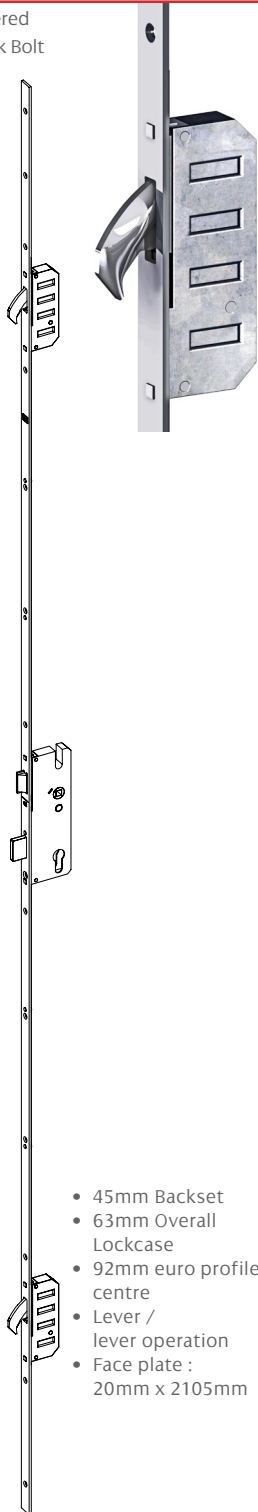

Single Door Locks

Standard Radiused End

Twin Tapered Dead Bolt

- 45mm Backset
- 63mm Overall Lockcase
- 92mm euro profile centre
- Lever / lever operation
- Face plate : 20mm x 1770mm

Product	Code
Multipoint Lock	ML60R-45

SV

Standard Square End

Tapered Hook Bolt

- 45mm Backset
- 63mm Overall Lockcase
- 92mm euro profile centre
- Lever / lever operation
- Face plate : 20mm x 2105mm

Product	Code
LH Multipoint Lock	ML40S-LH
RH Multipoint Lock	ML40S-RH

SV

Automatic Square End (Automatic Hooks Throw)

Tapered Hook Bolt

- 45mm Backset
- 63mm Overall Lockcase
- 92mm euro profile centre
- Face plate : 20mm x 2105mm

Product	Code
LH Multipoint Lock	ML120-LH
RH Multipoint Lock	ML120-RH

SV

Stable Door Radiused End

Tapered Hook Bolt

- 45mm Backset
- 63mm Overall Lockcase
- 92mm euro profile centre
- Lever / lever operation
- Face plate : 20mm x 818mm Top
- Face plate : 20mm x 805mm Bottom