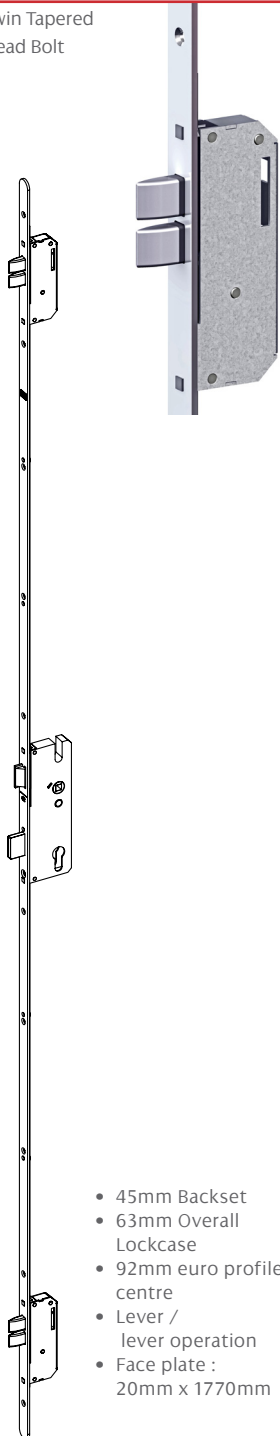

Single Door Locks

Standard Radiused End

Twin Tapered Dead Bolt

- 45mm Backset
- 63mm Overall Lockcase
- 92mm euro profile centre
- Lever / lever operation
- Face plate : 20mm x 1770mm

Product	Code
Multipoint Lock	ML60R-45

SV

Standard Square End

Tapered Hook Bolt

- 45mm Backset
- 63mm Overall Lockcase
- 92mm euro profile centre
- Lever / lever operation
- Face plate : 20mm x 2105mm

Product	Code
LH Multipoint Lock	ML40S-LH
RH Multipoint Lock	ML40S-RH

SV

Automatic Square End (Automatic Hooks Throw)

Tapered Hook Bolt

- 45mm Backset
- 63mm Overall Lockcase
- 92mm euro profile centre
- Face plate : 20mm x 2105mm

Product	Code
LH Multipoint Lock	ML120-LH
RH Multipoint Lock	ML120-RH

SV

Stable Door Radiused End

Tapered Hook Bolt

- 45mm Backset
- 63mm Overall Lockcase
- 92mm euro profile centre
- Lever / lever operation
- Face plate : 20mm x 818mm Top
- Face plate : 20mm x 805mm Bottom