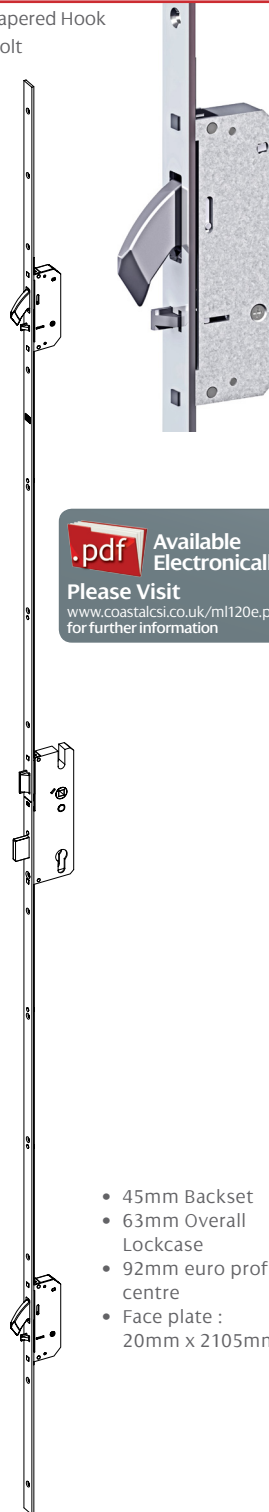

Single Door Locks

Standard Radiused End

Twin Tapered Dead Bolt

- 45mm Backset
- 63mm Overall Lockcase
- 92mm euro profile centre
- Lever / lever operation
- Face plate : 20mm x 1770mm

Product	Code
Multipoint Lock	ML60R-45

SV

Standard Square End

Tapered Hook Bolt

- 45mm Backset
- 63mm Overall Lockcase
- 92mm euro profile centre
- Lever / lever operation
- Face plate : 20mm x 2105mm

Product	Code
LH Multipoint Lock	ML40S-LH
RH Multipoint Lock	ML40S-RH

SV

Automatic Square End (Automatic Hooks Throw)

Tapered Hook Bolt

- 45mm Backset
- 63mm Overall Lockcase
- 92mm euro profile centre
- Face plate : 20mm x 2105mm

Product	Code
LH Multipoint Lock	ML120-LH
RH Multipoint Lock	ML120-RH

SV

Stable Door Radiused End

Tapered Hook Bolt

- 45mm Backset
- 63mm Overall Lockcase
- 92mm euro profile centre
- Lever / lever operation
- Face plate : 20mm x 818mm Top
- Face plate : 20mm x 805mm Bottom